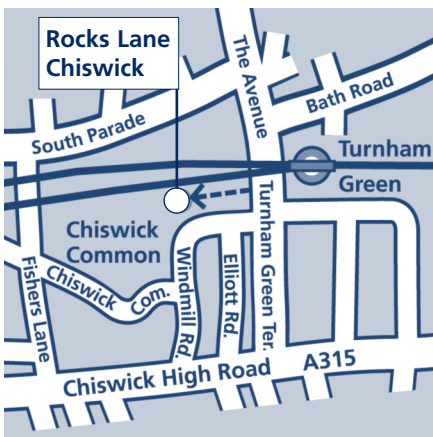

HOW TO GET TO ROCKS LANE CHISWICK

By bus
from Hammersmith:
190, 267 (travelling
in the direction of
Chiswick & Ealing)

By train
to Turnham Green
tube station.

By car
pay and display
parking on adjacent
roads.